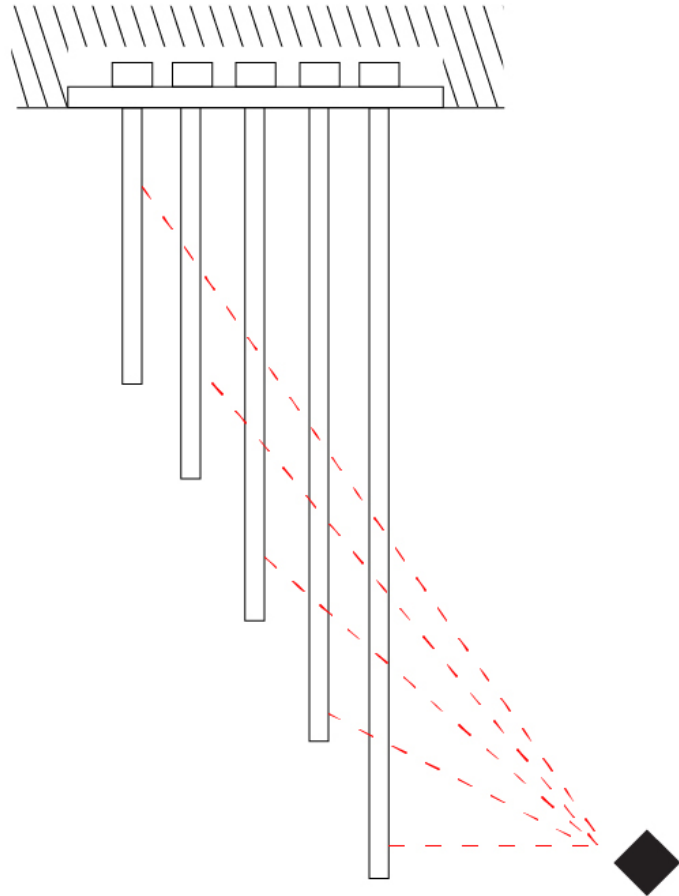

SPILO 5 ROD RECESSED

D46017-

PROJECT

TYPE

SPECIFIER

QUANTITY

DATE

D