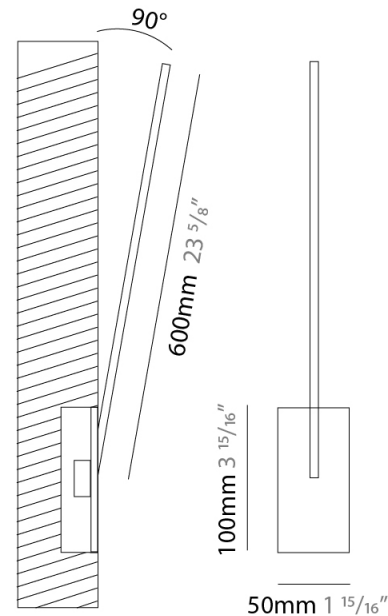

PROJECT	_____
TYPE	_____
SPECIFIER	_____
QUANTITY	_____
DATE	_____

SPILLO 1 ROD RECESSED

D46016- _____ - _____
base number   Color   Finish
                                         Temperature   Options

1. To build a product code in our configurator select the specify button on the base model # product page
2. To build a manual product code on this datasheet choose from the options listed below in blue font and add the suffix to the base model #

GENERAL

Series: Spillo
Subseries: Spillo 1 Rod
Brand: Icone
Division: Design
Mounting Type: Recessed
Mounting Location: Wall
Subcategory: Ambient

PHYSICAL

Shape: Rectangle
Width (mm): 50
Width (in): 1 15/16
Height (mm): 600
Height (in): 23 5/8
Light Distribution: Adjustable
Fixture Finish: WHI / BLK / CHR / BGD
Fixture Material: Brass

ELECTRICAL

Lamp Type: LED
Total Output Wattage (W): 7.92
Dimming: 0-10V Dimming
Driver Included: No
Driver Location: Remote
Driver Type: Constant Voltage - 120Vac
Driver Class: Class 2
Input Voltage (V): 120
Output Voltage (V): 12
Upon Request: (Not included, see components) 0-10Vdc dimming / 277Vac

LED

Color Temperature (°K): 2700 / 3000
Nominal Lumen (lm): 660
CRI: >90 CRI
Lamp Life (hrs): 50000

OPTICAL

Adjustability: Tilt 120°

RATINGS AND CERTIFICATIONS

Certified By: Certified for North American Standards
IP rating: IP20