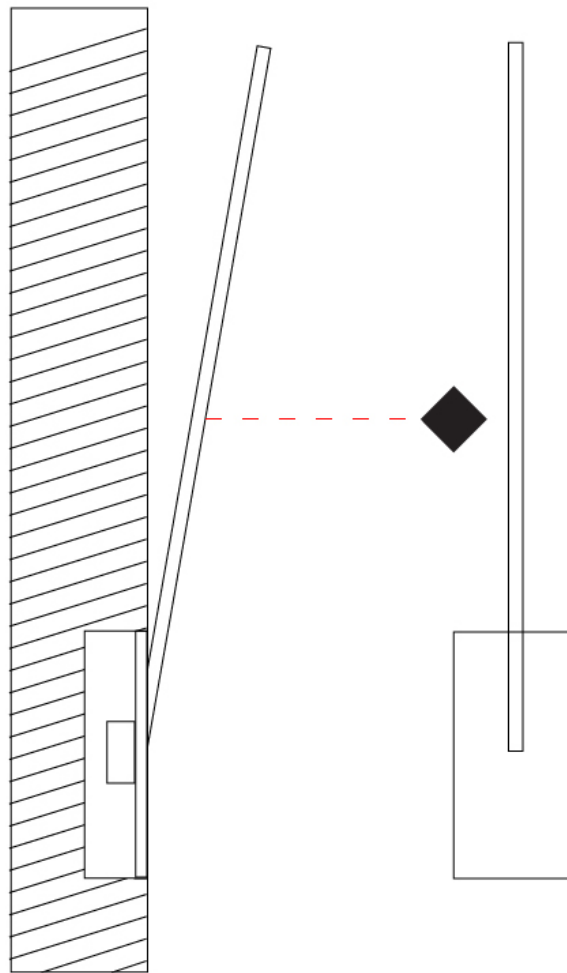

SPILLO 1 ROD RECESSED

D46013-

PROJECT _____

TYPE _____

SPECIFIER _____

QUANTITY _____

DATE _____

D