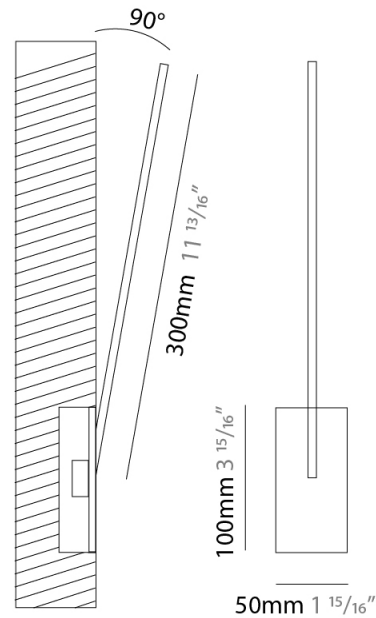

SPILLO 1 ROD RECESSED

D46013- -

base number   Color   Finish
Temperature   Options

1. To build a product code in our configurator select the specify button on the base model # product page
2. To build a manual product code on this datasheet choose from the options listed below in blue font and add the suffix to the base model #

GENERAL

Series: Spillo
Subseries: Spillo 1 Rod
Brand: Icone
Division: Design
Mounting Type: Recessed
Mounting Location: Wall
Subcategory: Ambient

PHYSICAL

Shape: Rectangle
Width (mm): 50
Width (in): 1 15/16
Height (mm): 300
Height (in): 11 13/16
Light Distribution: Adjustable
Fixture Finish: WHI / BLK / CHR / BGD
Fixture Material: Brass

ELECTRICAL

Lamp Type: LED
Total Output Wattage (W): 3.96
Dimming: 0-10V Dimming
Driver Included: No
Driver Location: Remote
Driver Type: Constant Voltage - 120 / 277Vac
Driver Class: Class 2
Input Voltage (V): 120 - 277
Output Voltage (V): 12
Upon Request: (Not included, see components) 0-10Vdc dimming / 277Vac

LED

Color Temperature (°K): 2700 / 3000
Nominal Lumen (lm): 330
CRI: >90 CRI
Lamp Life (hrs): 50000

OPTICAL

Adjustability: Tilt 120°

RATINGS AND CERTIFICATIONS

Certified By: Certified for North American Standards
IP rating: IP20