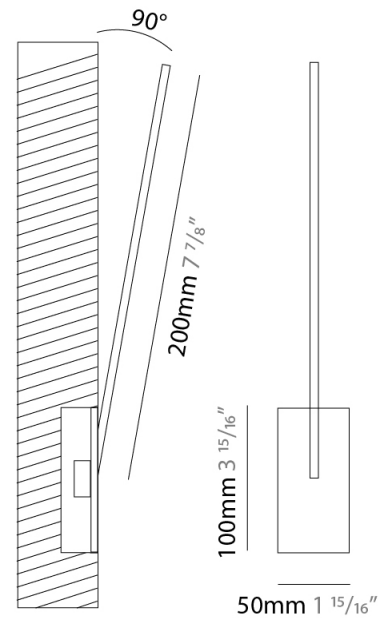

PROJECT	
TYPE	
SPECIFIER	
QUANTITY	
DATE	

SPILLO 1 ROD RECESSED

D46012- -
base number   Color   Finish
                          Temperature   Options

1. To build a product code in our configurator select the specify button on the base model # product page
2. To build a manual product code on this datasheet choose from the options listed below in blue font and add the suffix to the base model #

GENERAL

Series: Spillo
Subseries: Spillo 1 Rod
Brand: Icone
Division: Design
Mounting Type: Recessed
Mounting Location: Wall
Subcategory: Ambient

PHYSICAL

Shape: Rectangle
Width (mm): 50
Width (in): 1 15/16
Height (mm): 200
Height (in): 7 7/8
Light Distribution: Adjustable
Fixture Finish: WHI / BLK / CHR / BGD
Fixture Material: Brass

ELECTRICAL

Lamp Type: LED
Total Output Wattage (W): 2.64
Dimming: 0-10V Dimming
Driver Included: No
Driver Location: Remote
Driver Type: Constant Voltage - 120 / 277Vac
Driver Class: Class 2
Input Voltage (V): 120 - 277
Output Voltage (V): 12
Upon Request: (Not included, see components) 0-10Vdc dimming / 277Vac

LED

Color Temperature (°K): 2700 / 3000
Nominal Lumen (lm): 220
CRI: >90 CRI
Lamp Life (hrs): 50000

OPTICAL

Adjustability: Tilt 120°

RATINGS AND CERTIFICATIONS

Certified By: Certified for North American Standards
IP rating: IP20