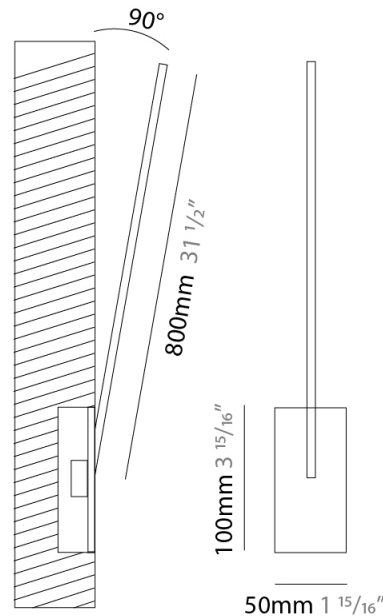

SPILLO 1 ROD RECESSED

D46018- _____ - _____
base number   Color   Finish
                                         Temperature   Options

1. To build a product code in our configurator select the specify button on the base model # product page
2. To build a manual product code on this datasheet choose from the options listed below in blue font and add the suffix to the base model #

GENERAL

Series: Spillo
Subseries: Spillo 1 Rod
Brand: Icone
Division: Design
Mounting Type: Recessed
Mounting Location: Wall
Subcategory: Ambient

PHYSICAL

Shape: Rectangle
Width (mm): 50
Width (in): 1 ¹⁵/₁₆
Height (mm): 800
Height (in): 31 ¹/₂
Light Distribution: Adjustable
Fixture Finish: WHI / BLK / CHR / BGD
Fixture Material: Brass

ELECTRICAL

Lamp Type: LED
Total Output Wattage (W): 10.56
Dimming: 0-10V Dimming
Driver Included: No
Driver Location: Remote
Driver Type: Constant Voltage - 120Vac
Driver Class: Class 2
Input Voltage (V): 120
Output Voltage (V): 12
Upon Request: (Not included, see components) 0-10Vdc dimming / 277Vac

LED

Color Temperature (°K): 2700 / 3000
Nominal Lumen (lm): 880
CRI: >90 CRI
Lamp Life (hrs): 50000

OPTICAL

Adjustability: Tilt 120°

RATINGS AND CERTIFICATIONS

Certified By: Certified for North American Standards
IP rating: IP20