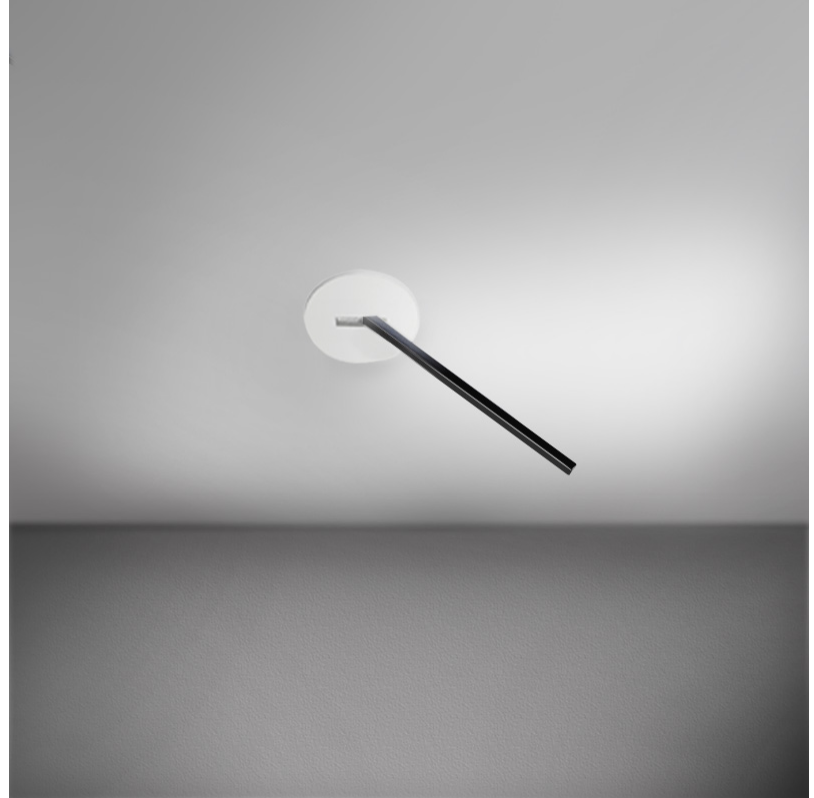

PROJECT	_____
TYPE	_____
SPECIFIER	_____
QUANTITY	_____
DATE	_____

SPILLO 1 ROD RECESSED

D46021- _____ - _____
base number   Color   Finish
                          Temperature   Options

1. To build a product code in our configurator select the specify button on the base model # product page
2. To build a manual product code on this datasheet choose from the options listed below in blue font and add the suffix to the base model #

GENERAL

Series: Spillo
Subseries: Spillo 1 Rod
Brand: Icone
Division: Design
Mounting Type: Recessed
Mounting Location: Wall
Subcategory: Ambient

PHYSICAL

Shape: Rectangle
Width (mm): 50
Width (in): 1 ¹⁵/₁₆
Height (mm): 300
Height (in): 11 ¹³/₁₆
Light Distribution: Adjustable
Fixture Finish: WHI / BLK / CHR / BGD
Fixture Material: Brass

ELECTRICAL

Lamp Type: LED
Total Output Wattage (W): 3.96
Dimming: 0-10V Dimming
Driver Included: No
Driver Location: Remote
Driver Type: Constant Voltage - 120 / 277Vac
Driver Class: Class 2
Input Voltage (V): 120 - 277
Output Voltage (V): 12
Upon Request: (Not included, see components) 0-10Vdc dimming / 277Vac

LED

Color Temperature (°K): 2700 / 3000
Nominal Lumen (lm): 330
CRI: >90 CRI
Lamp Life (hrs): 50000

OPTICAL

Adjustability: Tilt 120°

RATINGS AND CERTIFICATIONS

Certified By: Certified for North American Standards
IP rating: IP20