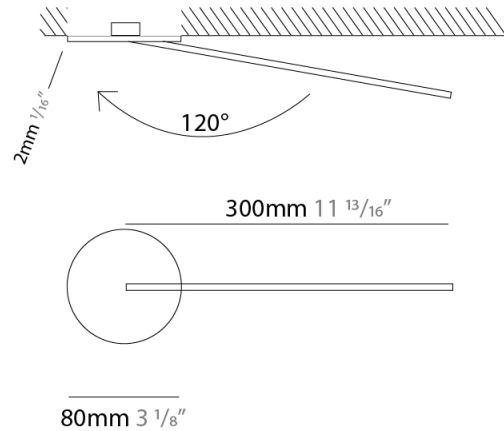

PROJECT	_____
TYPE	_____
SPECIFIER	_____
QUANTITY	_____
DATE	_____

SPILLO 1 ROD RECESSED

D46021- _____ - _____
base number   Color   Finish
                          Temperature   Options

1. To build a product code in our configurator select the specify button on the base model # product page
2. To build a manual product code on this datasheet choose from the options listed below in blue font and add the suffix to the base model #

GENERAL

Series: Spillo
Subseries: Spillo 1 Rod
Brand: Icone
Division: Design
Mounting Type: Recessed
Mounting Location: Wall
Subcategory: Ambient

PHYSICAL

Shape: Rectangle
Width (mm): 50
Width (in): 1 ¹⁵/₁₆
Height (mm): 300
Height (in): 11 ¹³/₁₆
Light Distribution: Adjustable
Fixture Finish: WHI / BLK / CHR / BGD
Fixture Material: Brass

ELECTRICAL

Lamp Type: LED
Total Output Wattage (W): 3.96
Dimming: 0-10V Dimming
Driver Included: No
Driver Location: Remote
Driver Type: Constant Voltage - 120 / 277Vac
Driver Class: Class 2
Input Voltage (V): 120 - 277
Output Voltage (V): 12
Upon Request: (Not included, see components) 0-10Vdc dimming / 277Vac

LED

Color Temperature (°K): 2700 / 3000
Nominal Lumen (lm): 330
CRI: >90 CRI
Lamp Life (hrs): 50000

OPTICAL

Adjustability: Tilt 120°

RATINGS AND CERTIFICATIONS

Certified By: Certified for North American Standards
IP rating: IP20