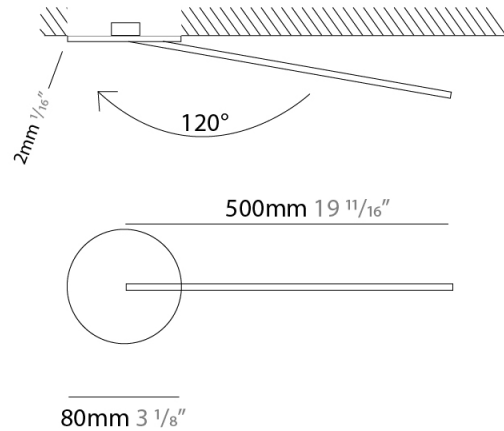

SPILLO 1 ROD RECESSED

D46023- _____ - _____

base number   Color   Finish
Temperature   Options

1. To build a product code in our configurator select the specify button on the base model # product page
2. To build a manual product code on this datasheet choose from the options listed below in blue font and add the suffix to the base model #

GENERAL

Series: Spillo
Subseries: Spillo 1 Rod
Brand: Icone
Division: Design
Mounting Type: Recessed
Mounting Location: Wall
Subcategory: Ambient

PHYSICAL

Shape: Rectangle
Width (mm): 50
Width (in): 1 ¹⁵/₁₆
Height (mm): 500
Height (in): 19 ¹¹/₁₆
Light Distribution: Adjustable
Fixture Finish: WHI / BLK / CHR / BGD
Fixture Material: Brass

ELECTRICAL

Lamp Type: LED
Total Output Wattage (W): 6.6
Dimming: 0-10V Dimming
Driver Included: No
Driver Location: Remote
Driver Type: Constant Voltage - 120Vac
Driver Class: Class 2
Input Voltage (V): 120
Output Voltage (V): 12
Upon Request: (Not included, see components) 0-10Vdc dimming / 277Vac

LED

Color Temperature (°K): 2700 / 3000
Nominal Lumen (lm): 550
CRI: >90 CRI
Lamp Life (hrs): 50000

OPTICAL

Adjustability: Tilt 120°

RATINGS AND CERTIFICATIONS

Certified By: Certified for North American Standards
IP rating: IP20