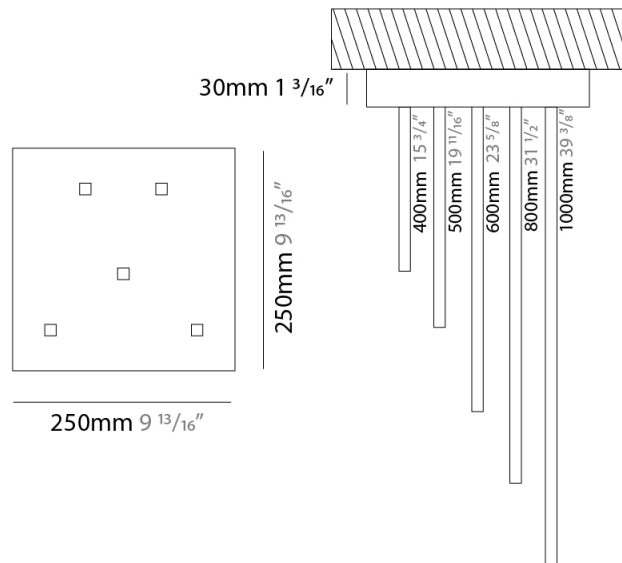

SPILLO 5 ROD RECESSED

D46017- _____ - _____
base number   Color   Finish
                         Temperature   Options

1. To build a product code in our configurator select the specify button on the base model # product page
2. To build a manual product code on this datasheet choose from the options listed below in blue font and add the suffix to the base model #

GENERAL

Series: Spillo
Subseries: Spillo 5 Rod
Brand: Icone
Division: Design
Mounting Type: Recessed
Mounting Location: Ceiling
Subcategory: Ambient

PHYSICAL

Shape: Abstract
Width (mm): 50
Width (in): 1 ¹⁵/₁₆
Height (mm): 1000
Height (in): 39 ³/₈
Light Distribution: Adjustable
Fixture Finish: WHI / BLK / CHR / BGD
Fixture Material: Brass

ELECTRICAL

Lamp Type: LED
Total Output Wattage (W): 45.72
Dimming: 0-10V Dimming
Driver Included: No
Driver Location: Remote
Driver Type: Constant Voltage - 120 / 277Vac
Driver Class: Class 2
Input Voltage (V): 120 - 277
Output Voltage (V): 12
Upon Request: (Not included, see components) 0-10Vdc dimming / 277Vac

LED

Color Temperature (°K): 2700 / 3000
Nominal Lumen (lm): 3850
CRI: >90 CRI
Lamp Life (hrs): 50000

OPTICAL

Adjustability: Tilt 120°

RATINGS AND CERTIFICATIONS

Certified By: Certified for North American Standards
IP rating: IP20