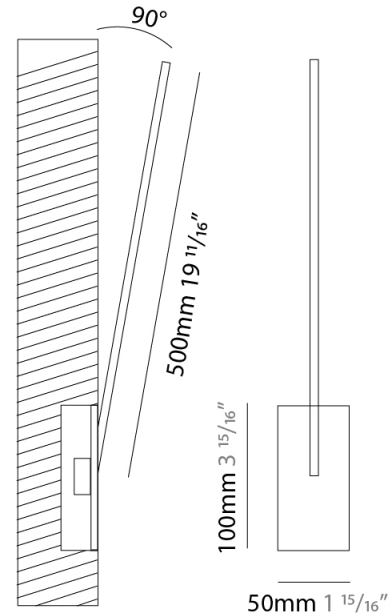

PROJECT	_____
TYPE	_____
SPECIFIER	_____
QUANTITY	_____
DATE	_____

SPILLO 1 ROD RECESSED

D46015- _____ - _____
base number   Color   Finish
                         Temperature   Options

1. To build a product code in our configurator select the specify button on the base model # product page
2. To build a manual product code on this datasheet choose from the options listed below in blue font and add the suffix to the base model #

GENERAL

Series: Spillo
Subseries: Spillo 1 Rod
Brand: Icone
Division: Design
Mounting Type: Recessed
Mounting Location: Wall
Subcategory: Ambient

PHYSICAL

Shape: Rectangle
Width (mm): 50
Width (in): 1 15/16
Height (mm): 500
Height (in): 19 11/16
Light Distribution: Adjustable
Fixture Finish: WHI / BLK / CHR / BGD
Fixture Material: Brass

ELECTRICAL

Lamp Type: LED
Total Output Wattage (W): 6.6
Dimming: 0-10V Dimming
Driver Included: No
Driver Location: Remote
Driver Type: Constant Voltage - 120Vac
Driver Class: Class 2
Input Voltage (V): 120
Output Voltage (V): 12
Upon Request: (Not included, see components) 0-10Vdc dimming / 277Vac

LED

Color Temperature (°K): 2700 / 3000
Nominal Lumen (lm): 550
CRI: >90 CRI
Lamp Life (hrs): 50000

OPTICAL

Adjustability: Tilt 120°

RATINGS AND CERTIFICATIONS

Certified By: Certified for North American Standards
IP rating: IP20